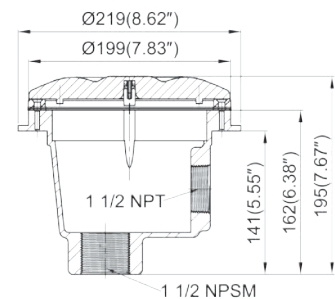

Each main drain should be rated at or above the maximum system flow rate.

Recommended installation of main drains to protect against entrapment hazards. Always consult current applicable standards.

Model Number	Description	Ctn. Qty.	Ctn. Weight	Carton Dimension(cm)
91200	ABS main drain 2" (NPT)female threaded	1	2.1 lbs.	22.5x22.5x20
91201	ABS main drain 1 1/2"(NPT) female threaded	1	2.1 lbs.	22.5x22.5x20