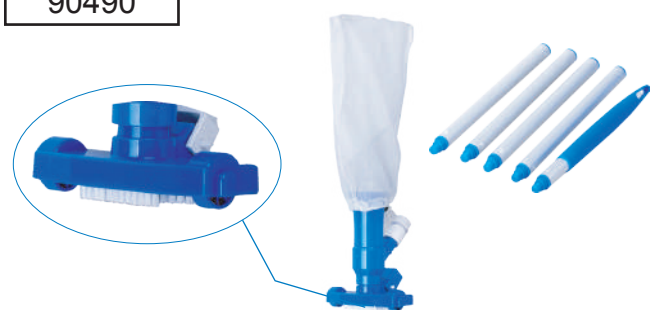

- ●Underwater vacuum cleaner perfect for above ground pool,spas,ponds&fountains with an alu.poles of 48"(122cm) & brushes