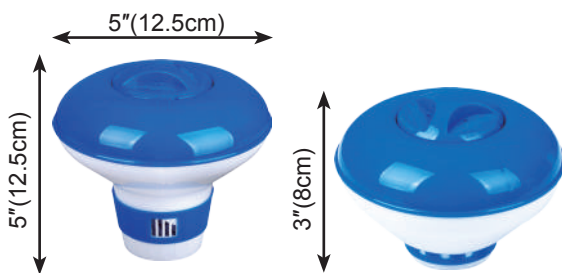

90382

- 6"/17cm Deluxe thermometer with glass tube F & C scale

90383

- 6"/17cm Brass thermometer

90384

- Easy reading thermometer with stainless steel sensor

90385

- Thermometer with round float

90726

- Applо float chlorine dispenser(7" diameter)

90727

- Floating reinforced polymer chlorine dispenser,twist lock cap and adjustable ring(9" diameter)

90728

- Folded dispenser to save container space (9" diameter)

90733

- Floating reinforced polymer chlorine dispenser,twist lock cap and adjustable ring(5" diameter)

90734

- Folded dispenser to save container space (5" diameter)

90763

- Floating reinforced polymer chlorine dispenser,twist lock cap and adjustable ring(7" diameter)