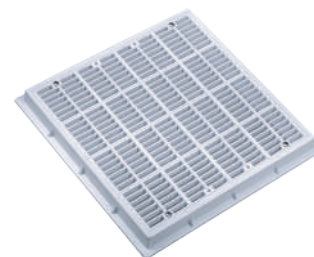

- 91303-unit fitting 1 1/2" slip(48mm)
- 91304-unit fitting 1 1/2" slip(50mm)

91312

- Unit fitting 1 1/2" slip(48mm)

91226

- Floor inlet

91227

- Air nozzle

91236