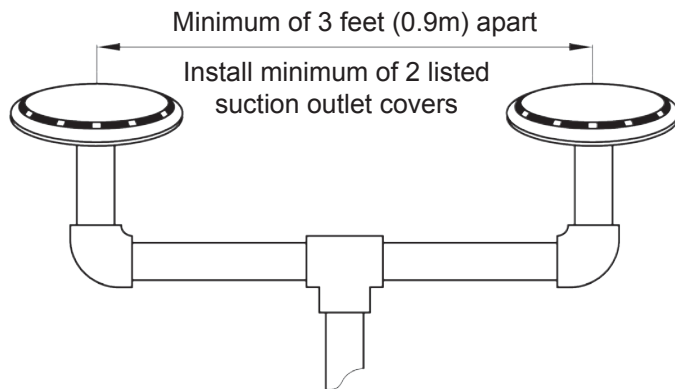

Each main drain should be rated at or above the maximum system flow rate.

Recommended installation of main drains to protect against entrapment hazards. Always consult current applicable standards.

Model Number	Description	Ctn. Qty.	Ctn. Weight	Carton Dimension(cm)
91200	ABS main drain 2" (NPT)female threaded	1	2.1 lbs.	22.5x22.5x20
91201	ABS main drain 1 1/2"(NPT) female threaded	1	2.1 lbs.	22.5x22.5x20