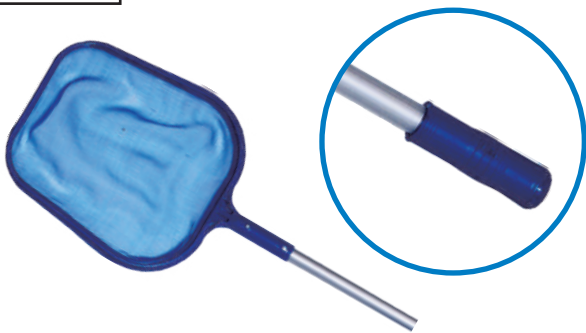

90490

- Underwater vacuum cleaner perfect for above ground pool,spas,ponds&fountains with an alu.poles of 48"(122cm) & brushes

Vacuums

90429

- Vacuum head

90430

- Vacuum head with aluminum pole

90470

- Vacuum head with a three-way telescopic pole of 4'(122cm) total

90506

- Leaf skimmer with 4'(122cm) silver anodized alu. pole

90544

- Leaf skimmer with 5'(152cm) alu. pole

90546

- Leaf skimmer with threeway telescopic pole 4'(122cm)