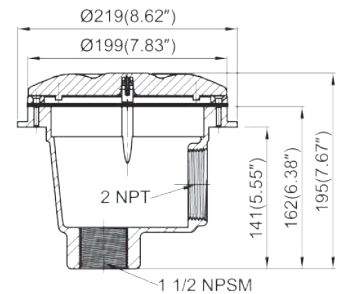

Each main drain should be rated at or above the maximum system flow rate.

Recommended installation of main drains to protect against entrapment hazards. Always consult current applicable standards.

Model Number	Description	Ctn. Qty.	Ctn. Weight	Carton Dimension(cm)
91200	ABS main drain 2" (NPT)female threaded	1	2.1 lbs.	22.5x22.5x20
91201	ABS main drain 1 1/2"(NPT) female threaded	1	2.1 lbs.	22.5x22.5x20