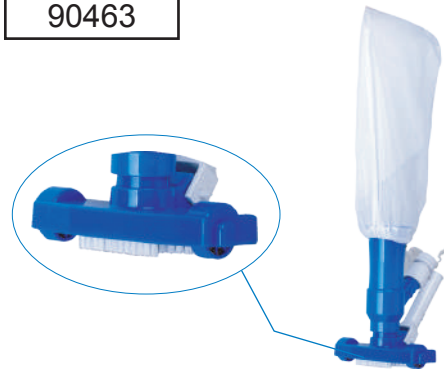

- ●Underwater vacuum cleaner perfect for above ground pool,spas,ponds&fountains with brushes

90489