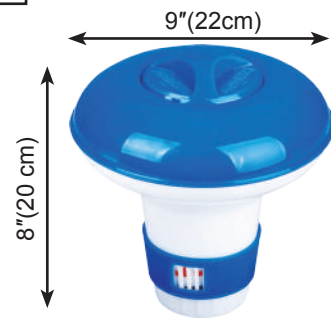

Thermometers

90351

- 10.2"x3"(26cmx7.5cm) Large thermometer ABS moled case F & C scale

90380

- 9"/22cm E-Z read combo sink or float thermometer including snap on/off floatation top

90381

- 7"/19cm Pools and spa thermometer F & C scale

90382

- 6"/17cm Deluxe thermometer with glass tube F & C scale

90383

- 6"/17cm Brass thermometer

90384

- Easy reading thermometer with stainless steel sensor

90385

- Thermometer with round float

90726

- Applо float chlorine dispenser(7" diameter)

90727

- Floating reinforced polymer chlorine dispenser,twist lock cap and adjustable ring(9" diameter)

90728

- Folded dispenser to save container space (9" diameter)