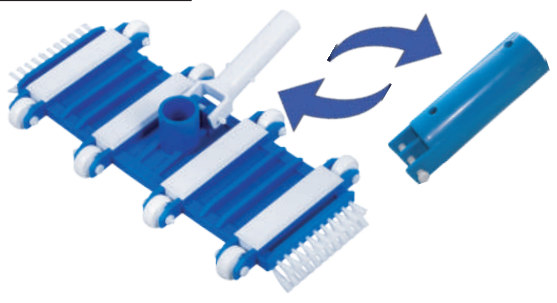

90448 / 90449

- 90449:90448 with Australian handle
- Triangular vacuum head with protective vinyl bumper and swivel connection

90452 / 90450

- 90450:90452 with Australian handle
- Triangular shaped, weight see-thru design with protective vinyl bumper

90451 / 90496

- 90496-90451 with Australian handle
- 14"(35cm) vacuum head on wheels for concrete pools.

90453 / 90497

- 90497-90453 with Australian handle
- 14"(35cm) vacuum head on wheels with side-brushes for vinyl and concrete pools.