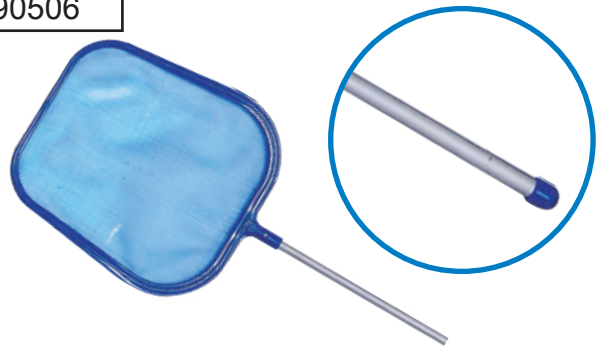

90490

- Underwater vacuum cleaner perfect for above ground pool,spas,ponds&fountains with an alu.poles of 48"(122cm) & brushes

Vacuums

90429

- Vacuum head

90430

- Vacuum head with aluminum pole

90470

- Vacuum head with a three-way telescopic pole of 4'(122cm) total

90506

- Leaf skimmer with 4'(122cm) silver anodized alu. pole

90544

- Leaf skimmer with 5'(152cm) alu. pole

90546

- Leaf skimmer with threeway telescopic pole 4'(122cm)