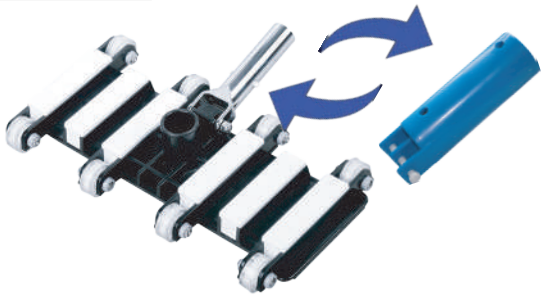

- ●90499:90455 with Australian handle
- ●Heavy-duty Flexible Vacuum with 6 weights and bearing wheels

90406