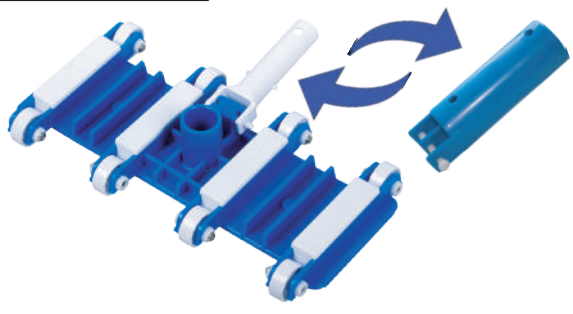

- ●90498:90454 with Australian handle
- ●Vacuum head with ABS handle, stainless steel wheel axels

90455 / 90499