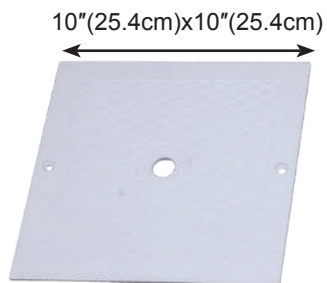

91907

- Plastic face plate cover for Hayward (SP1084F)

91920

- Square Lid (HAYWARD SP1082E)

91923

- Plastic face plate cover for 91001 standard skimmer

91924

- Plastic face plate cover for 91002 wide-mouth skimmer