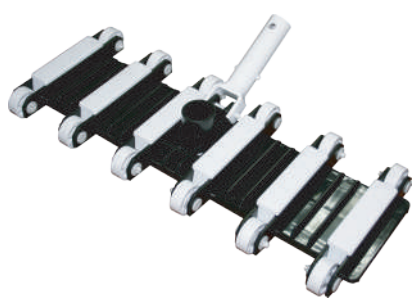

90451 / 90496

- 90496-90451 with Australian handle
- 14"(35cm) vacuum head on wheels for concrete pools.

90453 / 90497

- 90497-90453 with Australian handle
- 14"(35cm) vacuum head on wheels with side-brushes for vinyl and concrete pools.

90454 / 90498

- 90498:90454 with Australian handle
- Vacuum head with ABS handle, stainless steel wheel axels

90455 / 90499

- 90499:90455 with Australian handle
- Heavy-duty Flexible Vacuum with 6 weights and bearing wheels

90406

- 19"(48cm) vacuum head for concrete pools **with urethane** wheels(x12)

90416

- 19"(48cm) vacuum head for concrete pools with ABS wheels(x12)

90460

- Vacuum head with air relief valve

90458

- 13.8"(35cm) Aluminum vacuum head with spring clip