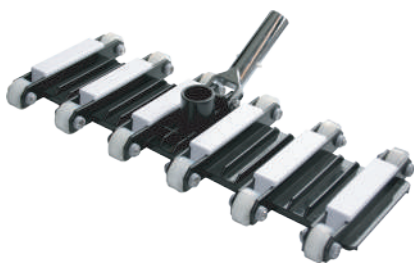

90451 / 90496

- 90496-90451 with Australian handle
- 14"(35cm) vacuum head on wheels for concrete pools.

90453 / 90497

- 90497-90453 with Australian handle
- 14"(35cm) vacuum head on wheels with side-brushes for vinyl and concrete pools.

90454 / 90498

- 90498:90454 with Australian handle
- Vacuum head with ABS handle, stainless steel wheel axels

90455 / 90499

- 90499:90455 with Australian handle
- Heavy-duty Flexible Vacuum with 6 weights and bearing wheels

90406

- 19"(48cm) vacuum head for concrete pools **with urethane** wheels(x12)

90416

- 19"(48cm) vacuum head for concrete pools with ABS wheels(x12)

90460

- Vacuum head with air relief valve

90458

- 13.8"(35cm) Aluminum vacuum head with spring clip