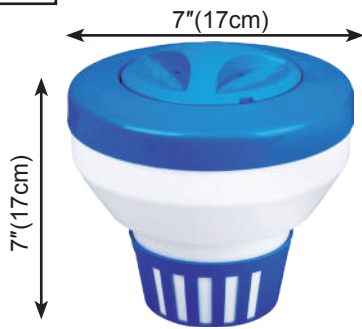

Thermometers

90351

- 10.2"x3"(26cmx7.5cm) Large thermometer ABS moled case F & C scale

90380

- 9"/22cm E-Z read combo sink or float thermometer including snap on/off floatation top

90381

- 7"/19cm Pools and spa thermometer F & C scale

90382

- 6"/17cm Deluxe thermometer with glass tube F & C scale

90383

- 6"/17cm Brass thermometer

90384

- Easy reading thermometer with stainless steel sensor

90385

- Thermometer with round float

90726

- Applо float chlorine dispenser(7" diameter)

90727

- Floating reinforced polymer chlorine dispenser,twist lock cap and adjustable ring(9" diameter)

90728

- Folded dispenser to save container space (9" diameter)