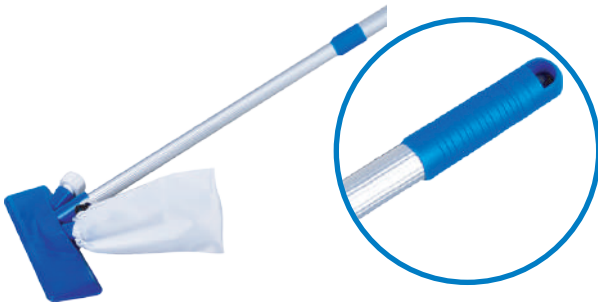

90490

- Underwater vacuum cleaner perfect for above ground pool,spas,ponds&fountains with an alu.poles of 48"(122cm) & brushes

Vacuums

90429

- Vacuum head

90430

- Vacuum head with aluminum pole

90470

- Vacuum head with a three-way telescopic pole of 4'(122cm) total

90506

- Leaf skimmer with 4'(122cm) silver anodized alu. pole

90544

- Leaf skimmer with 5'(152cm) alu. pole

90546

- Leaf skimmer with threeway telescopic pole 4'(122cm)