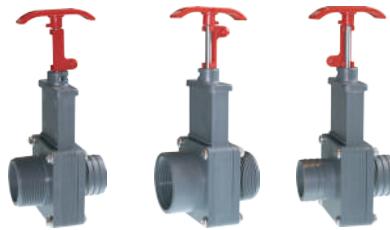

with 91301~91304

●Adaptor

65762001001

●PVC 3X1 1/2" female threaded(npsm)

Valves

95216

- PVC ball valve 1 1/2" male to female threaded

95219 / 95220 / 95221

95219 95220 95221

- 95219-Two way valve 1 1/2" male threaded x 1 1/2" barbed
- 95220-Two way valve 1 1/2" male to female threaded
- 95221-Two way valve 1 1/2" barbed x 1 1/2" barbed

95701 / 95702

- 95701-ABS 3-Way valve 1 1/2" NPSM
- 95702-ABS 3-Way valve 1 1/2" SLIP