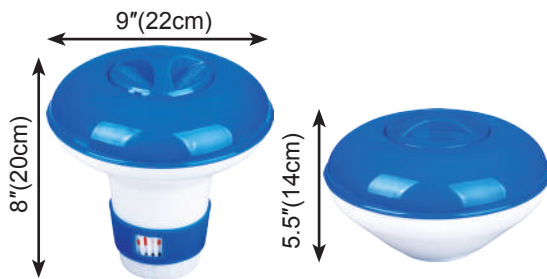

90382

- 6"/17cm Deluxe thermometer with glass tube F & C scale

90383

- 6"/17cm Brass thermometer

90384

- Easy reading thermometer with stainless steel sensor

90385

- Thermometer with round float

90726

- Applо float chlorine dispenser(7" diameter)

90727

- Floating reinforced polymer chlorine dispenser,twist lock cap and adjustable ring(9" diameter)

90728

- Folded dispenser to save container space (9" diameter)

90733

- Floating reinforced polymer chlorine dispenser,twist lock cap and adjustable ring(5" diameter)

90734

- Folded dispenser to save container space (5" diameter)

90763

- Floating reinforced polymer chlorine dispenser,twist lock cap and adjustable ring(7" diameter)