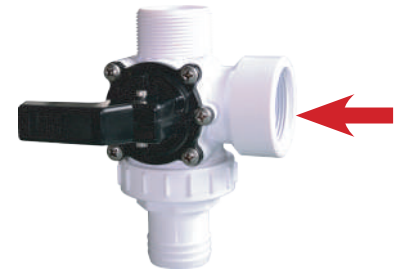

95725

- ●Three way valve with in and right outlet 1 1/2" male threaded x 1 1/2" female threaded x 1 1/2" barbed