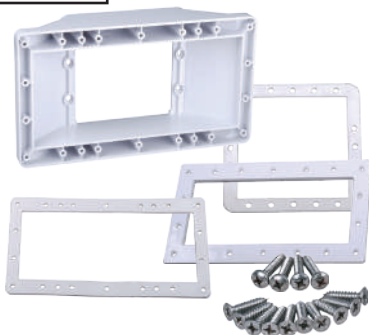

White goods

91003

- •Wide-mouth set assemble grande ouverture

91004