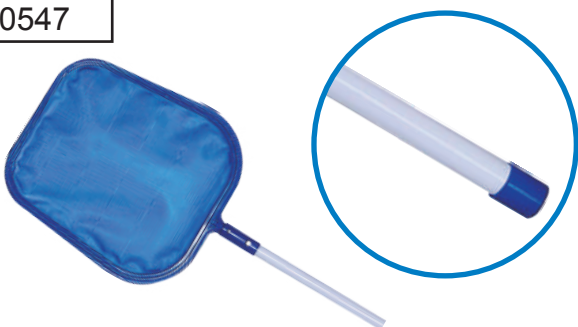

- Vacuum head with a three-way telescopic pole of 4'(122cm) total

90506

- Leaf skimmer with 4'(122cm) silver anodized alu. pole

90544

- Leaf skimmer with 5'(152cm) alu. pole

90546

- Leaf skimmer with threeway telescopic pole 4'(122cm)

90547

- Leaf skimmer with plastic pole

90323

- 1.Measure range:-20~70°C (-4~158°F)
- 2.Display resolution:0.1°C, 0.1°F
- 3.Auto off after 3 minutes
- 4.Solar battery included

•Waterproof digital temperature