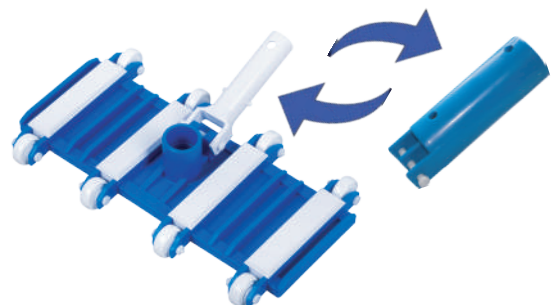

90448 / 90449

- 90449:90448 with Australian handle
- Triangular vacuum head with protective vinyl bumper and swivel connection

90452 / 90450

- 90450:90452 with Australian handle
- Triangular shaped, weight see-thru design with protective vinyl bumper

90451 / 90496

- 90496-90451 with Australian handle
- 14"(35cm) vacuum head on wheels for concrete pools.

90453 / 90497

- 90497-90453 with Australian handle
- 14"(35cm) vacuum head on wheels with side-brushes for vinyl and concrete pools.